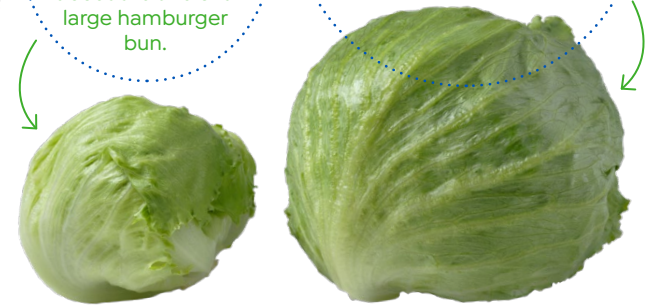

ORGANIC 2 COUNT BABY ICEBERG

This specialty size is harvested weeks earlier than traditional iceberg heads creating softer textured leaves and sweeter flavor. Perfect for wedge salads, lettuce wraps, salads or halved for a protein style hamburger bun.

JosiesOrganics.com

BABY ICEBERG
Fits in your hand!
A bit larger than an apple or avocado, about the size of a large hamburger bun.

REGULAR ICEBERG
Head size is about 40% larger than Baby Iceberg

PACK	UPC	OUTER CASE GTIN	CASE DIMENSIONS (inches LxWxD)	PER PALLET	TI x HI	CASE CUBE	COO	GROSS WT.
12x2 RPC 6423	8 58959 00497 2	40858959004970	23.62 x 15.75 x 9.45	40	5 x 8	2.03 ft ³	USA	23 lbs
12x2 Carton	8 58959 00497 2	50858959004977	19.875 x 13.25 x 10.25	56	7 x 8	1.562 ft ³	USA	19.5 lbs
6x2 Carton	8 58959 00497 2	60858959004974	19.76 x 13.3125 x 6.3750	91	13 x 17	.97 ft ³	USA	9.75 lbs