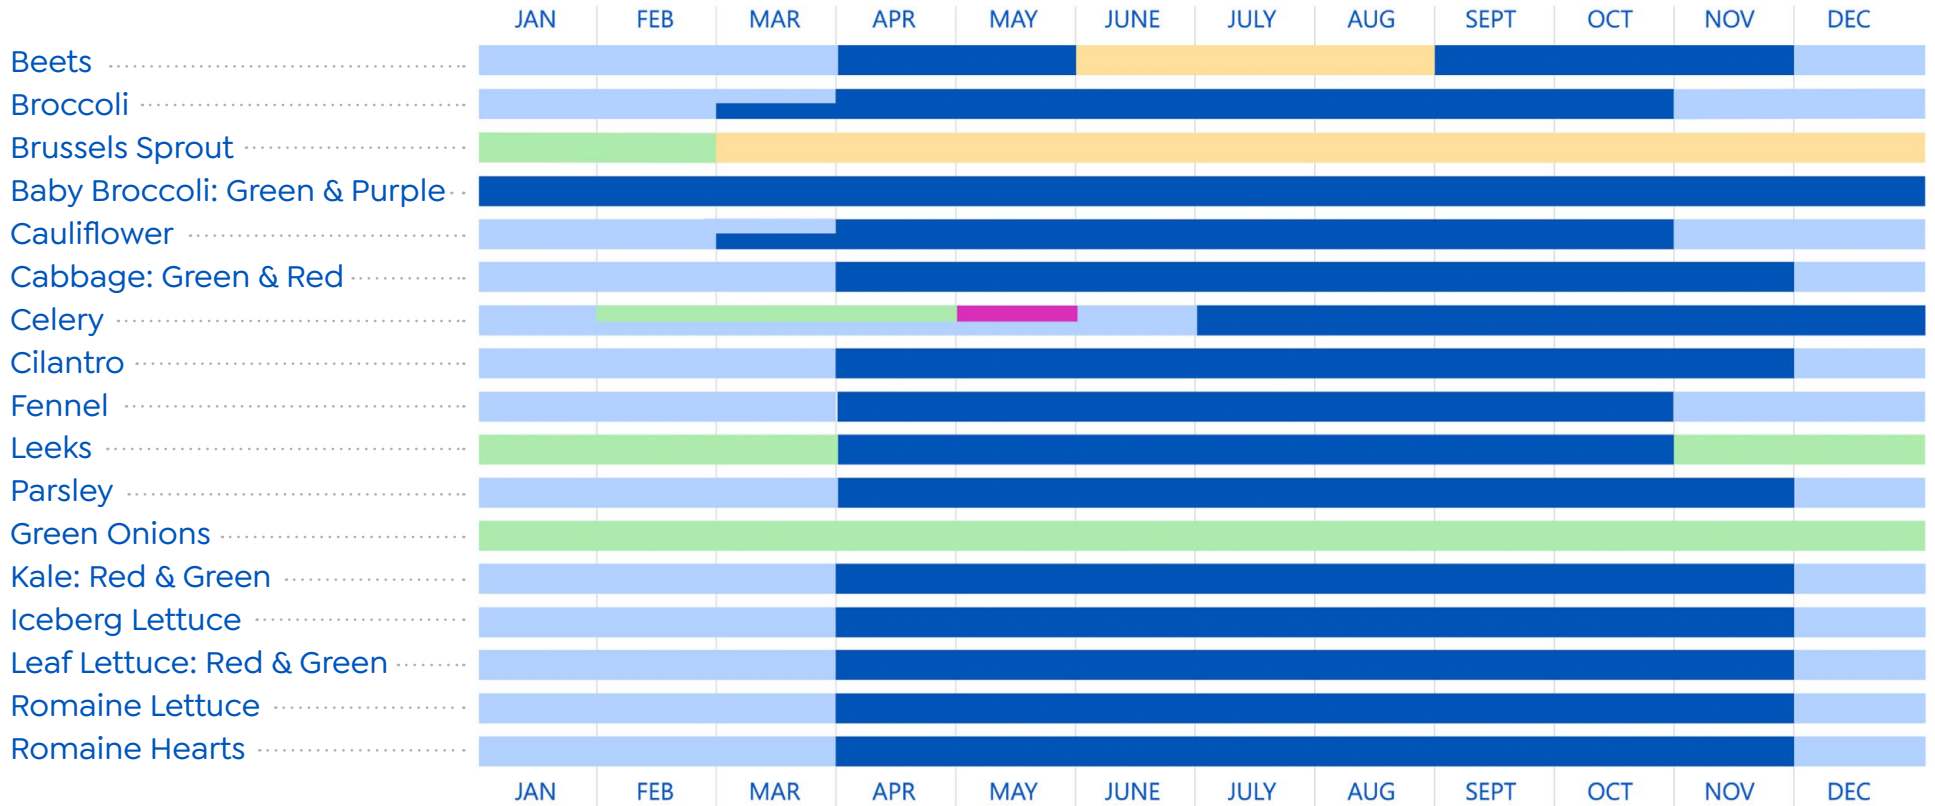

ORGANIC

WHAT'S IN SEASON?

JosiesOrganics.com

SALINAS VALLEY, CA
 IMPERIAL VALLEY, CA / YUMA, AZ
 MEXICO
 SANTA MARIA
 SEASONAL

GROWN BY :